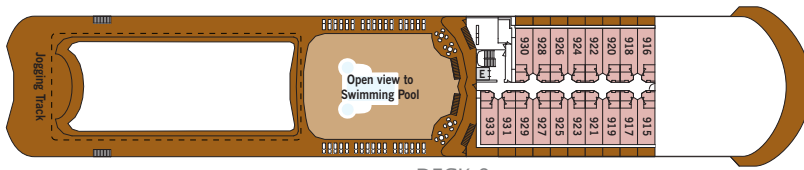

2012 DECK PLANS — SILVER SHADOW AND SILVER WHISPER

DECK 10

DECK 9

DECK 8

DECK 7

DECK 6

DECK 5

DECK 4

SUITE CATEGORIES

- OWNER'S SUITE ■
- GRAND SUITE ■
- ROYAL SUITE ■
- SILVER SUITE ■
- MEDALLION SUITE ■
- MIDSHIP VERANDA SUITE ■
- VERANDA SUITE ■
- TERRACE SUITE ■
- VISTA SUITE ■

SPECIFICATIONS

- CREW 302
- OFFICERS European
- GUESTS 382
- TONNAGE 28,258
- LENGTH . . . 610 Feet / 186 Metres
- WIDTH 81.8 Feet / 24.9 Metres
- SPEED 18.5 Knots
- PASSENGER DECKS 7
- 3RD GUEST CAPACITY ▲
- CONNECTING SUITES
416/418, 511/515, 516/518,
616/618
- HANDICAP SUITES ♿
535, 537
- BUILT 2000/2001
- REGISTRY Bahamas

2013 DECK PLANS — SILVER SHADOW AND SILVER WHISPER

DECK 10

DECK 9

DECK 8

DECK 7

DECK 6

DECK 5

DECK 4

SUITE CATEGORIES

- OWNER'S SUITE
- GRAND SUITE
- ROYAL SUITE
- SILVER SUITE
- MEDALLION SUITE
- B4
- B3
- B2
- B1
- TERRACE SUITE
- VISTA SUITE

SPECIFICATIONS

- CREW 302
- OFFICERS European
- GUESTS 382
- TONNAGE 28,258
- LENGTH 610 Feet / 186 Metres
- WIDTH 81.8 Feet / 24.9 Metres
- SPEED 18.5 Knots
- PASSENGER DECKS 7
- 3RD GUEST CAPACITY ▲
- CONNECTING SUITES
416/418, 511/515, 516/518,
616/618
- HANDICAP SUITES ♿
535, 537
- BUILT 2000/2001
- REGISTRY Bahamas