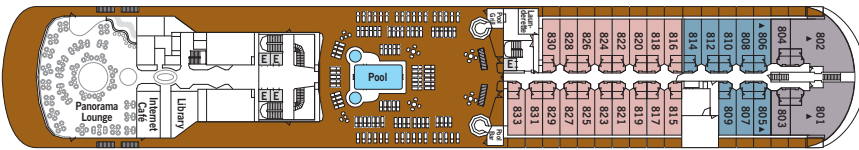

2012 DECK PLANS — SILVER SHADOW AND SILVER WHISPER

DECK 10

DECK 9

DECK 8

DECK 7

DECK 6

DECK 5

DECK 4

SUITE CATEGORIES

- OWNER'S SUITE ■
- GRAND SUITE ■
- ROYAL SUITE ■
- SILVER SUITE ■
- MEDALLION SUITE ■
- MIDSHIP VERANDA SUITE ■
- VERANDA SUITE ■
- TERRACE SUITE ■
- VISTA SUITE ■

SPECIFICATIONS

- CREW 302
- OFFICERS European
- GUESTS 382
- TONNAGE 28,258
- LENGTH . . . 610 Feet / 186 Metres
- WIDTH 81.8 Feet / 24.9 Metres
- SPEED 18.5 Knots
- PASSENGER DECKS 7
- 3RD GUEST CAPACITY ▲
- CONNECTING SUITES
416/418, 511/515, 516/518,
616/618
- HANDICAP SUITES ♿
535, 537
- BUILT 2000/2001
- REGISTRY Bahamas

2013 DECK PLANS — SILVER SHADOW AND SILVER WHISPER

DECK 10

DECK 9

DECK 8

DECK 7

DECK 6

DECK 5

DECK 4

SUITE CATEGORIES

- OWNER'S SUITE
- GRAND SUITE
- ROYAL SUITE
- SILVER SUITE
- MEDALLION SUITE
- B4
- B3
- B2
- B1
- TERRACE SUITE
- VISTA SUITE

SPECIFICATIONS

- CREW 302
- OFFICERS European
- GUESTS 382
- TONNAGE 28,258
- LENGTH 610 Feet / 186 Metres
- WIDTH 81.8 Feet / 24.9 Metres
- SPEED 18.5 Knots
- PASSENGER DECKS 7
- 3RD GUEST CAPACITY ▲
- CONNECTING SUITES
416/418, 511/515, 516/518,
616/618
- HANDICAP SUITES ♿
535, 537
- BUILT 2000/2001
- REGISTRY Bahamas