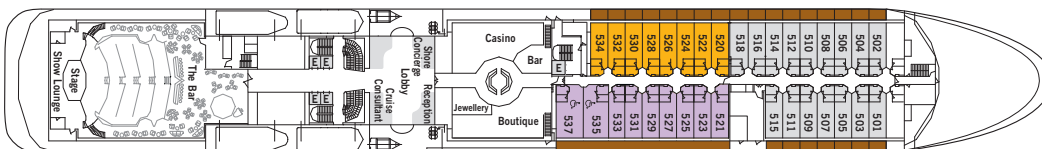

SUITE CATEGORIES

- OWNER'S SUITE ■
- GRAND SUITE ■
- ROYAL SUITE ■
- SILVER SUITE ■
- MEDALLION SUITE ■
- MIDSHIP VERANDA SUITE ■
- VERANDA SUITE ■
- TERRACE SUITE ■
- VISTA SUITE ■

SPECIFICATIONS

- CREW 302
- OFFICERS European
- GUESTS 382
- TONNAGE 28,258
- LENGTH . . . 610 Feet / 186 Metres
- WIDTH 81.8 Feet / 24.9 Metres
- SPEED 18.5 Knots
- PASSENGER DECKS 7
- 3RD GUEST CAPACITY ▲
- CONNECTING SUITES
416/418, 511/515, 516/518,
616/618
- HANDICAP SUITES ♿
535, 537
- BUILT 2000/2001
- REGISTRY Bahamas

2013 DECK PLANS — SILVER SHADOW AND SILVER WHISPER

DECK 10

DECK 9

DECK 8

DECK 7

DECK 6

DECK 5

DECK 4

SUITE CATEGORIES

- OWNER'S SUITE
- GRAND SUITE
- ROYAL SUITE
- SILVER SUITE
- MEDALLION SUITE
- B4
- B3
- B2
- B1
- TERRACE SUITE
- VISTA SUITE

SPECIFICATIONS

- CREW 302
- OFFICERS European
- GUESTS 382
- TONNAGE 28,258
- LENGTH 610 Feet / 186 Metres
- WIDTH 81.8 Feet / 24.9 Metres
- SPEED 18.5 Knots
- PASSENGER DECKS 7
- 3RD GUEST CAPACITY ▲
- CONNECTING SUITES
416/418, 511/515, 516/518,
616/618
- HANDICAP SUITES ♿
535, 537
- BUILT 2000/2001
- REGISTRY Bahamas