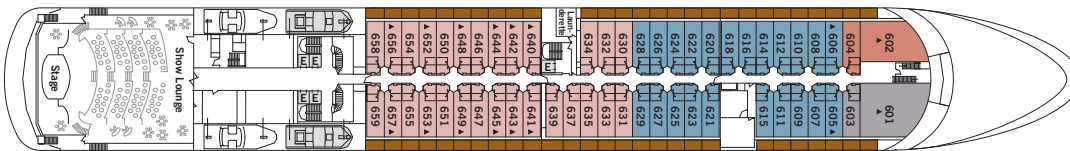

2012 DECK PLANS — SILVER SHADOW AND SILVER WHISPER

DECK 10

DECK 9

DECK 8

DECK 7

DECK 6

DECK 5

DECK 4

SUITE CATEGORIES

- OWNER'S SUITE ■
- GRAND SUITE ■
- ROYAL SUITE ■
- SILVER SUITE ■
- MEDALLION SUITE ■
- MIDSHIP VERANDA SUITE ■
- VERANDA SUITE ■
- TERRACE SUITE ■
- VISTA SUITE ■

SPECIFICATIONS

- CREW 302
- OFFICERS European
- GUESTS 382
- TONNAGE 28,258
- LENGTH . . . 610 Feet / 186 Metres
- WIDTH 81.8 Feet / 24.9 Metres
- SPEED 18.5 Knots
- PASSENGER DECKS 7
- 3RD GUEST CAPACITY ▲
- CONNECTING SUITES
416/418, 511/515, 516/518,
616/618
- HANDICAP SUITES ♿
535, 537
- BUILT 2000/2001
- REGISTRY Bahamas

2013 DECK PLANS — SILVER SHADOW AND SILVER WHISPER

DECK 10

DECK 9

DECK 8

DECK 7

DECK 6

DECK 5

DECK 4

SUITE CATEGORIES

- OWNER'S SUITE
- GRAND SUITE
- ROYAL SUITE
- SILVER SUITE
- MEDALLION SUITE
- B4
- B3
- B2
- B1
- TERRACE SUITE
- VISTA SUITE

SPECIFICATIONS

- CREW 302
- OFFICERS European
- GUESTS 382
- TONNAGE 28,258
- LENGTH 610 Feet / 186 Metres
- WIDTH 81.8 Feet / 24.9 Metres
- SPEED 18.5 Knots
- PASSENGER DECKS 7
- 3RD GUEST CAPACITY ▲
- CONNECTING SUITES
416/418, 511/515, 516/518,
616/618
- HANDICAP SUITES ♿
535, 537
- BUILT 2000/2001
- REGISTRY Bahamas