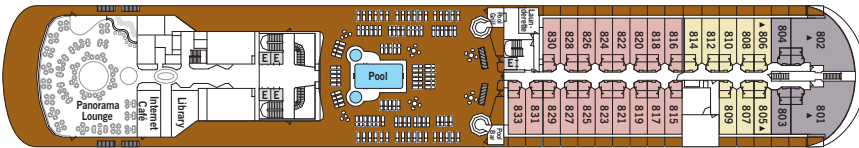

SUITE CATEGORIES

- OWNER'S SUITE ■
- GRAND SUITE ■
- ROYAL SUITE ■
- SILVER SUITE ■
- MEDALLION SUITE ■
- MIDSHIP VERANDA SUITE ■
- VERANDA SUITE ■
- TERRACE SUITE ■
- VISTA SUITE ■

SPECIFICATIONS

- CREW 302
- OFFICERS European
- GUESTS 382
- TONNAGE 28,258
- LENGTH . . . 610 Feet / 186 Metres
- WIDTH 81.8 Feet / 24.9 Metres
- SPEED 18.5 Knots
- PASSENGER DECKS 7
- 3RD GUEST CAPACITY ▲
- CONNECTING SUITES
416/418, 511/515, 516/518,
616/618
- HANDICAP SUITES ♿
535, 537
- BUILT 2000/2001
- REGISTRY Bahamas

2013 DECK PLANS — SILVER SHADOW AND SILVER WHISPER

DECK 10

DECK 9

DECK 8

DECK 7

DECK 6

DECK 5

DECK 4

SUITE CATEGORIES

- OWNER'S SUITE
- GRAND SUITE
- ROYAL SUITE
- SILVER SUITE
- MEDALLION SUITE
- B4
- B3
- B2
- B1
- TERRACE SUITE
- VISTA SUITE

SPECIFICATIONS

- CREW 302
- OFFICERS European
- GUESTS 382
- TONNAGE 28,258
- LENGTH 610 Feet / 186 Metres
- WIDTH 81.8 Feet / 24.9 Metres
- SPEED 18.5 Knots
- PASSENGER DECKS 7
- 3RD GUEST CAPACITY ▲
- CONNECTING SUITES
416/418, 511/515, 516/518,
616/618
- HANDICAP SUITES ♿
535, 537
- BUILT 2000/2001
- REGISTRY Bahamas