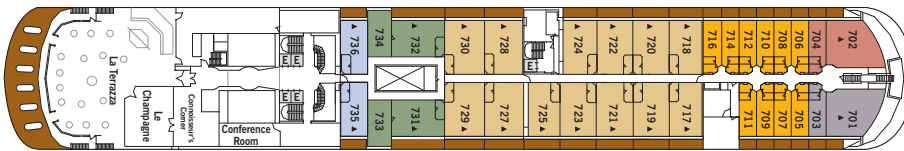

SUITE CATEGORIES

- OWNER'S SUITE ■
- GRAND SUITE ■
- ROYAL SUITE ■
- SILVER SUITE ■
- MEDALLION SUITE ■
- MIDSHIP VERANDA SUITE ■
- VERANDA SUITE ■
- TERRACE SUITE ■
- VISTA SUITE ■

SPECIFICATIONS

- CREW 302
- OFFICERS European
- GUESTS 382
- TONNAGE 28,258
- LENGTH . . . 610 Feet / 186 Metres
- WIDTH 81.8 Feet / 24.9 Metres
- SPEED 18.5 Knots
- PASSENGER DECKS 7
- 3RD GUEST CAPACITY ▲
- CONNECTING SUITES
416/418, 511/515, 516/518,
616/618
- HANDICAP SUITES ♿
535, 537
- BUILT 2000/2001
- REGISTRY Bahamas

2013 DECK PLANS — SILVER SHADOW AND SILVER WHISPER

DECK 10

DECK 9

DECK 8

DECK 7

DECK 6

DECK 5

DECK 4

SUITE CATEGORIES

- OWNER'S SUITE
- GRAND SUITE
- ROYAL SUITE
- SILVER SUITE
- MEDALLION SUITE
- B4
- B3
- B2
- B1
- TERRACE SUITE
- VISTA SUITE

SPECIFICATIONS

- CREW 302
- OFFICERS European
- GUESTS 382
- TONNAGE 28,258
- LENGTH 610 Feet / 186 Metres
- WIDTH 81.8 Feet / 24.9 Metres
- SPEED 18.5 Knots
- PASSENGER DECKS 7
- 3RD GUEST CAPACITY ▲
- CONNECTING SUITES
416/418, 511/515, 516/518,
616/618
- HANDICAP SUITES ♿
535, 537
- BUILT 2000/2001
- REGISTRY Bahamas