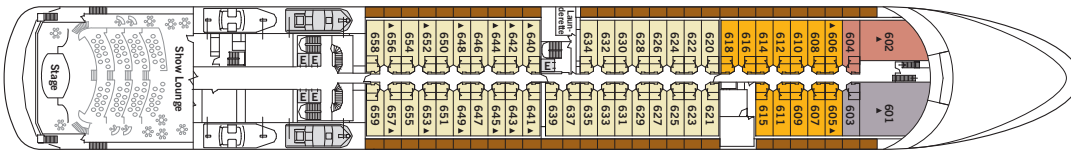

SUITE CATEGORIES

- OWNER'S SUITE ■
- GRAND SUITE ■
- ROYAL SUITE ■
- SILVER SUITE ■
- MEDALLION SUITE ■
- MIDSHIP VERANDA SUITE ■
- VERANDA SUITE ■
- TERRACE SUITE ■
- VISTA SUITE ■

SPECIFICATIONS

- CREW 302
- OFFICERS European
- GUESTS 382
- TONNAGE 28,258
- LENGTH . . . 610 Feet / 186 Metres
- WIDTH 81.8 Feet / 24.9 Metres
- SPEED 18.5 Knots
- PASSENGER DECKS 7
- 3RD GUEST CAPACITY ▲
- CONNECTING SUITES
416/418, 511/515, 516/518,
616/618
- HANDICAP SUITES ♿
535, 537
- BUILT 2000/2001
- REGISTRY Bahamas

2013 DECK PLANS — SILVER SHADOW AND SILVER WHISPER

DECK 10

DECK 9

DECK 8

DECK 7

DECK 6

DECK 5

DECK 4

SUITE CATEGORIES

- OWNER'S SUITE
- GRAND SUITE
- ROYAL SUITE
- SILVER SUITE
- MEDALLION SUITE
- B4
- B3
- B2
- B1
- TERRACE SUITE
- VISTA SUITE

SPECIFICATIONS

- CREW 302
- OFFICERS European
- GUESTS 382
- TONNAGE 28,258
- LENGTH 610 Feet / 186 Metres
- WIDTH 81.8 Feet / 24.9 Metres
- SPEED 18.5 Knots
- PASSENGER DECKS 7
- 3RD GUEST CAPACITY ▲
- CONNECTING SUITES
416/418, 511/515, 516/518,
616/618
- HANDICAP SUITES ♿
535, 537
- BUILT 2000/2001
- REGISTRY Bahamas