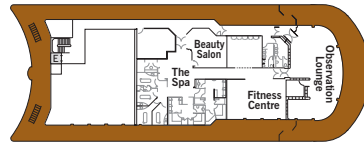

2013 DECK PLANS — SILVER SHADOW AND SILVER WHISPER

DECK 10