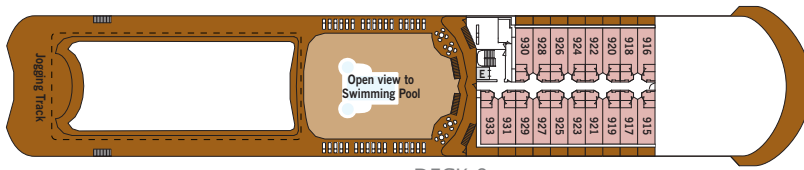

SUITE CATEGORIES

- OWNER'S SUITE ■
- GRAND SUITE ■
- ROYAL SUITE ■
- SILVER SUITE ■
- MEDALLION SUITE ■
- MIDSHIP VERANDA SUITE ■
- VERANDA SUITE ■
- TERRACE SUITE ■
- VISTA SUITE ■

SPECIFICATIONS

- CREW 302
- OFFICERS European
- GUESTS 382
- TONNAGE 28,258
- LENGTH . . . 610 Feet / 186 Metres
- WIDTH 81.8 Feet / 24.9 Metres
- SPEED 18.5 Knots
- PASSENGER DECKS 7
- 3RD GUEST CAPACITY ▲
- CONNECTING SUITES
416/418, 511/515, 516/518,
616/618
- HANDICAP SUITES ♿
535, 537
- BUILT 2000/2001
- REGISTRY Bahamas

2013 DECK PLANS — SILVER SHADOW AND SILVER WHISPER

DECK 10

DECK 9

DECK 8

DECK 7

DECK 6

DECK 5

DECK 4

SUITE CATEGORIES

- OWNER'S SUITE
- GRAND SUITE
- ROYAL SUITE
- SILVER SUITE
- MEDALLION SUITE
- B4
- B3
- B2
- B1
- TERRACE SUITE
- VISTA SUITE

SPECIFICATIONS

- CREW 302
- OFFICERS European
- GUESTS 382
- TONNAGE 28,258
- LENGTH 610 Feet / 186 Metres
- WIDTH 81.8 Feet / 24.9 Metres
- SPEED 18.5 Knots
- PASSENGER DECKS 7
- 3RD GUEST CAPACITY ▲
- CONNECTING SUITES
416/418, 511/515, 516/518,
616/618
- HANDICAP SUITES ♿
535, 537
- BUILT 2000/2001
- REGISTRY Bahamas