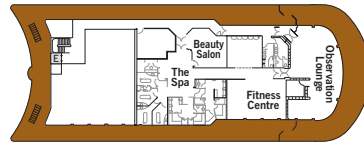

2012 DECK PLANS — SILVER SHADOW AND SILVER WHISPER

DECK 10