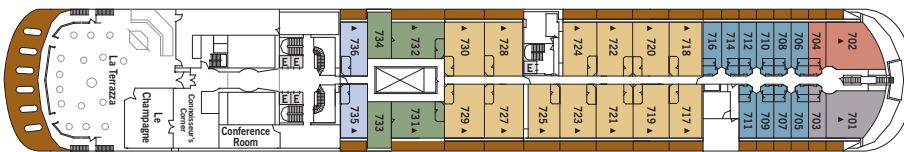

2012 DECK PLANS — SILVER SHADOW AND SILVER WHISPER

DECK 10

DECK 9

DECK 8

DECK 7

DECK 6

DECK 5

DECK 4

SUITE CATEGORIES

- OWNER'S SUITE ■
- GRAND SUITE ■
- ROYAL SUITE ■
- SILVER SUITE ■
- MEDALLION SUITE ■
- MIDSHIP VERANDA SUITE ■
- VERANDA SUITE ■
- TERRACE SUITE ■
- VISTA SUITE ■

SPECIFICATIONS

- CREW 302
- OFFICERS European
- GUESTS 382
- TONNAGE 28,258
- LENGTH . . . 610 Feet / 186 Metres
- WIDTH 81.8 Feet / 24.9 Metres
- SPEED 18.5 Knots
- PASSENGER DECKS 7
- 3RD GUEST CAPACITY ▲
- CONNECTING SUITES
416/418, 511/515, 516/518,
616/618
- HANDICAP SUITES ♿
535, 537
- BUILT 2000/2001
- REGISTRY Bahamas

2013 DECK PLANS — SILVER SHADOW AND SILVER WHISPER

DECK 10

DECK 9

DECK 8

DECK 7

DECK 6

DECK 5

DECK 4

SUITE CATEGORIES

- OWNER'S SUITE
- GRAND SUITE
- ROYAL SUITE
- SILVER SUITE
- MEDALLION SUITE
- B4
- B3
- B2
- B1
- TERRACE SUITE
- VISTA SUITE

SPECIFICATIONS

- CREW 302
- OFFICERS European
- GUESTS 382
- TONNAGE 28,258
- LENGTH 610 Feet / 186 Metres
- WIDTH 81.8 Feet / 24.9 Metres
- SPEED 18.5 Knots
- PASSENGER DECKS 7
- 3RD GUEST CAPACITY ▲
- CONNECTING SUITES
416/418, 511/515, 516/518,
616/618
- HANDICAP SUITES ♿
535, 537
- BUILT 2000/2001
- REGISTRY Bahamas