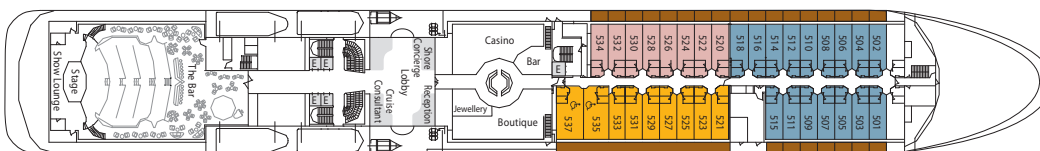

2012 DECK PLANS — SILVER SHADOW AND SILVER WHISPER

DECK 10

DECK 9

DECK 8

DECK 7

DECK 6

DECK 5

DECK 4

SUITE CATEGORIES

- OWNER'S SUITE ■
- GRAND SUITE ■
- ROYAL SUITE ■
- SILVER SUITE ■
- MEDALLION SUITE ■
- MIDSHIP VERANDA SUITE ■
- VERANDA SUITE ■
- TERRACE SUITE ■
- VISTA SUITE ■

SPECIFICATIONS

- CREW 302
- OFFICERS European
- GUESTS 382
- TONNAGE 28,258
- LENGTH . . . 610 Feet / 186 Metres
- WIDTH 81.8 Feet / 24.9 Metres
- SPEED 18.5 Knots
- PASSENGER DECKS 7
- 3RD GUEST CAPACITY ▲
- CONNECTING SUITES
416/418, 511/515, 516/518,
616/618
- HANDICAP SUITES ♿
535, 537
- BUILT 2000/2001
- REGISTRY Bahamas

2013 DECK PLANS — SILVER SHADOW AND SILVER WHISPER

DECK 10

DECK 9

DECK 8

DECK 7

DECK 6

DECK 5

DECK 4

SUITE CATEGORIES

- OWNER'S SUITE
- GRAND SUITE
- ROYAL SUITE
- SILVER SUITE
- MEDALLION SUITE
- B4
- B3
- B2
- B1
- TERRACE SUITE
- VISTA SUITE

SPECIFICATIONS

- CREW 302
- OFFICERS European
- GUESTS 382
- TONNAGE 28,258
- LENGTH 610 Feet / 186 Metres
- WIDTH 81.8 Feet / 24.9 Metres
- SPEED 18.5 Knots
- PASSENGER DECKS 7
- 3RD GUEST CAPACITY ▲
- CONNECTING SUITES
416/418, 511/515, 516/518,
616/618
- HANDICAP SUITES ♿
535, 537
- BUILT 2000/2001
- REGISTRY Bahamas