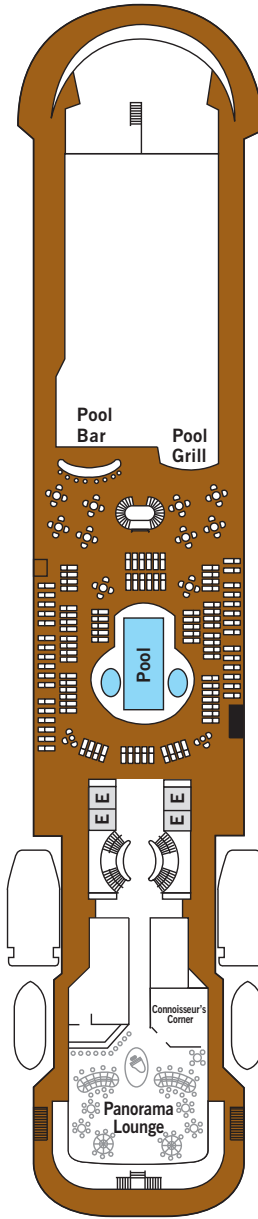

Deck Plans — Silver Cloud

- DECK 4** The Restaurant, Le Champagne, Launderette
- DECK 5** The Casino, The Bar, Boutiques
- DECK 6** The Show Lounge, Conference/Card Room, Internet Café, Reception/Guest Relations, Shore Concierge
- DECK 7** La Terrazza, The Library, The Spa at Silversea, Beauty Salon

- DECK 8** Pool, Pool Bar, Pool Grill, The Panorama Lounge, The Connoisseur's Corner
- DECK 9** The Fitness Centre, Jogging Track

DECK 4

DECK 5

DECK 6

DECK 7

DECK 8

DECK 9

SUITE CATEGORIES

- OWNER'S SUITE
- GRAND SUITE
- ROYAL SUITE
- SILVER SUITE
- MIDSHIP VERANDA SUITE
- VERANDA SUITE
- VISTA SUITE

SPECIFICATIONS

- CREW222
- OFFICERSEuropean
- GUESTS296
- TONNAGE16,800
- LENGTH514.14 Feet / 156.7 Metres
- WIDTH70.62 Feet / 21.5 Metres
- SPEED20.5 Knots
- PASSENGER DECKS6
- 3RD GUEST CAPACITY▲
- HANDICAP SUITES♿
- 449, 451
- BUILT1994
- REGISTRYBAHAMAS