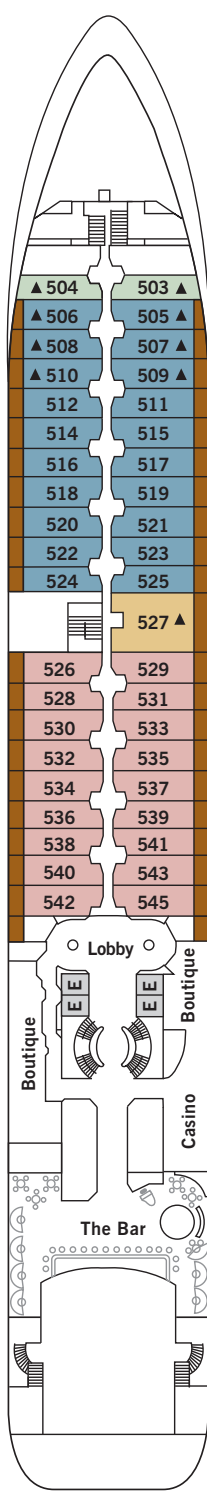

Deck Plans — Silver Cloud

- DECK 4** The Restaurant, Le Champagne, Launderette
- DECK 5** The Casino, The Bar, Boutiques
- DECK 6** The Show Lounge, Conference/Card Room, Internet Café, Reception/Guest Relations, Shore Concierge
- DECK 7** La Terrazza, The Library, The Spa at Silversea, Beauty Salon

- DECK 8** Pool, Pool Bar, Pool Grill, The Panorama Lounge, The Connoisseur's Corner
- DECK 9** The Fitness Centre, Jogging Track

DECK 4

DECK 5

DECK 6

DECK 7

DECK 8

DECK 9

SUITE CATEGORIES

- OWNER'S SUITE
- GRAND SUITE
- ROYAL SUITE
- SILVER SUITE
- MIDSHIP VERANDA SUITE
- VERANDA SUITE
- VISTA SUITE

SPECIFICATIONS

- CREW222
- OFFICERSEuropean
- GUESTS296
- TONNAGE16,800
- LENGTH514.14 Feet / 156.7 Metres
- WIDTH70.62 Feet / 21.5 Metres
- SPEED20.5 Knots
- PASSENGER DECKS6
- 3RD GUEST CAPACITY▲
- HANDICAP SUITES♿
- 449, 451
- BUILT1994
- REGISTRYBAHAMAS