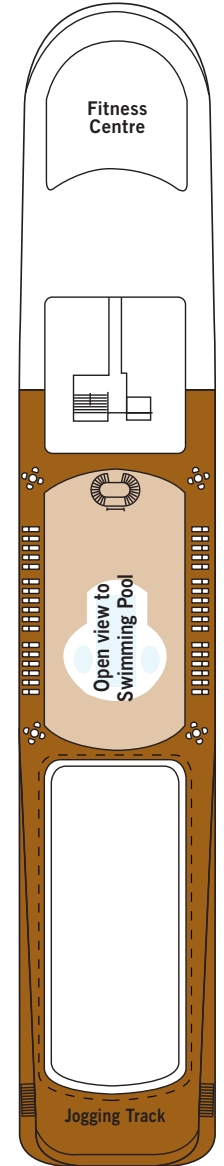

Deck Plans — Silver Cloud

- DECK 4** The Restaurant, Le Champagne, Launderette
- DECK 5** The Casino, The Bar, Boutiques
- DECK 6** The Show Lounge, Conference/Card Room, Internet Café, Reception/Guest Relations, Shore Concierge
- DECK 7** La Terrazza, The Library, The Spa at Silversea, Beauty Salon

- DECK 8** Pool, Pool Bar, Pool Grill, The Panorama Lounge, The Connoisseur's Corner
- DECK 9** The Fitness Centre, Jogging Track

DECK 4

DECK 5

DECK 6

DECK 7

DECK 8

DECK 9

SUITE CATEGORIES

- OWNER'S SUITE
- GRAND SUITE
- ROYAL SUITE
- SILVER SUITE
- MIDSHIP VERANDA SUITE
- VERANDA SUITE
- VISTA SUITE

SPECIFICATIONS

- CREW222
- OFFICERSEuropean
- GUESTS296
- TONNAGE16,800
- LENGTH514.14 Feet / 156.7 Metres
- WIDTH70.62 Feet / 21.5 Metres
- SPEED20.5 Knots
- PASSENGER DECKS6
- 3RD GUEST CAPACITY▲
- HANDICAP SUITES♿
- 449, 451
- BUILT1994
- REGISTRYBAHAMAS