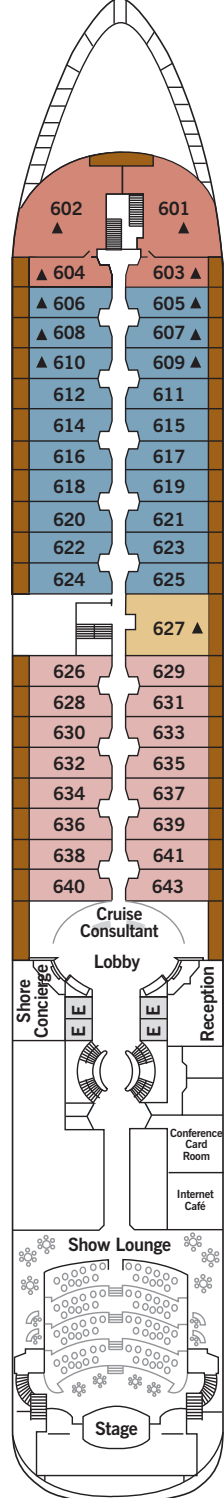

Deck Plans — Silver Cloud

- DECK 4** The Restaurant, Le Champagne, Launderette
- DECK 5** The Casino, The Bar, Boutiques
- DECK 6** The Show Lounge, Conference/Card Room, Internet Café, Reception/Guest Relations, Shore Concierge
- DECK 7** La Terrazza, The Library, The Spa at Silversea, Beauty Salon

- DECK 8** Pool, Pool Bar, Pool Grill, The Panorama Lounge, The Connoisseur's Corner
- DECK 9** The Fitness Centre, Jogging Track

DECK 4

DECK 5

DECK 6

DECK 7

DECK 8

DECK 9

SUITE CATEGORIES

- OWNER'S SUITE
- GRAND SUITE
- ROYAL SUITE
- SILVER SUITE
- MIDSHIP VERANDA SUITE
- VERANDA SUITE
- VISTA SUITE

SPECIFICATIONS

- CREW222
- OFFICERSEuropean
- GUESTS296
- TONNAGE16,800
- LENGTH514.14 Feet / 156.7 Metres
- WIDTH70.62 Feet / 21.5 Metres
- SPEED20.5 Knots
- PASSENGER DECKS6
- 3RD GUEST CAPACITY▲
- HANDICAP SUITES♿
- 449, 451
- BUILT1994
- REGISTRYBAHAMAS