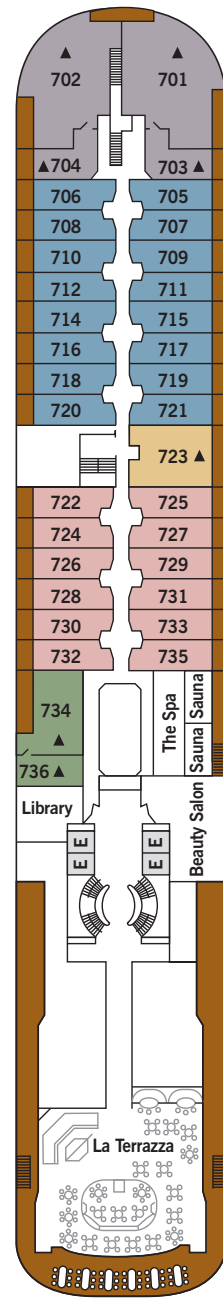

Deck Plans — Silver Cloud

- DECK 4** The Restaurant, Le Champagne, Launderette
- DECK 5** The Casino, The Bar, Boutiques
- DECK 6** The Show Lounge, Conference/Card Room, Internet Café, Reception/Guest Relations, Shore Concierge
- DECK 7** La Terrazza, The Library, The Spa at Silversea, Beauty Salon

- DECK 8** Pool, Pool Bar, Pool Grill, The Panorama Lounge, The Connoisseur's Corner
- DECK 9** The Fitness Centre, Jogging Track

DECK 4

DECK 5

DECK 6

DECK 7

DECK 8

DECK 9

SUITE CATEGORIES

- OWNER'S SUITE
- GRAND SUITE
- ROYAL SUITE
- SILVER SUITE
- MIDSHIP VERANDA SUITE
- VERANDA SUITE
- VISTA SUITE

SPECIFICATIONS

- CREW222
- OFFICERSEuropean
- GUESTS296
- TONNAGE16,800
- LENGTH514.14 Feet / 156.7 Metres
- WIDTH70.62 Feet / 21.5 Metres
- SPEED20.5 Knots
- PASSENGER DECKS6
- 3RD GUEST CAPACITY▲
- HANDICAP SUITES♿
- 449, 451
- BUILT1994
- REGISTRYBAHAMAS