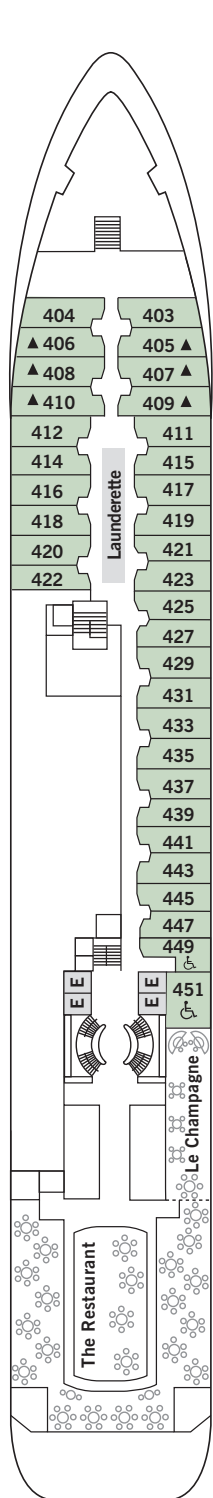

Deck Plans — Silver Cloud

- DECK 4** The Restaurant, Le Champagne, Launderette
- DECK 5** The Casino, The Bar, Boutiques
- DECK 6** The Show Lounge, Conference/Card Room, Internet Café, Reception/Guest Relations, Shore Concierge
- DECK 7** La Terrazza, The Library, The Spa at Silversea, Beauty Salon

- DECK 8** Pool, Pool Bar, Pool Grill, The Panorama Lounge, The Connoisseur's Corner
- DECK 9** The Fitness Centre, Jogging Track

DECK 4

DECK 5

DECK 6

DECK 7

DECK 8

DECK 9

SUITE CATEGORIES

- OWNER'S SUITE
- GRAND SUITE
- ROYAL SUITE
- SILVER SUITE
- MIDSHIP VERANDA SUITE
- VERANDA SUITE
- VISTA SUITE

SPECIFICATIONS

- CREW222
- OFFICERSEuropean
- GUESTS296
- TONNAGE16,800
- LENGTH514.14 Feet / 156.7 Metres
- WIDTH70.62 Feet / 21.5 Metres
- SPEED20.5 Knots
- PASSENGER DECKS6
- 3RD GUEST CAPACITY▲
- HANDICAP SUITES♿
- 449, 451
- BUILT1994
- REGISTRYBAHAMAS